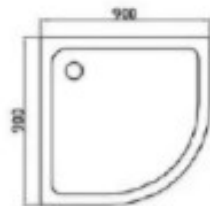

Brand : Sannora, China
 Name : L6149EFR + L6149T
 Item Code : Shower Enclosure
 Designer :
 Color / Finish:
 Dimensions : 900 x 900 x 1950mm

Product info:

- Enclosure-frosted glass
- Quadrant Shower Enclosure Frosted w/ Sliding Doors
- Sand Silver Anodized Aluminum Frame
- 6mm Tempered Safety Glass
- Acrylic Tray w/ Waste